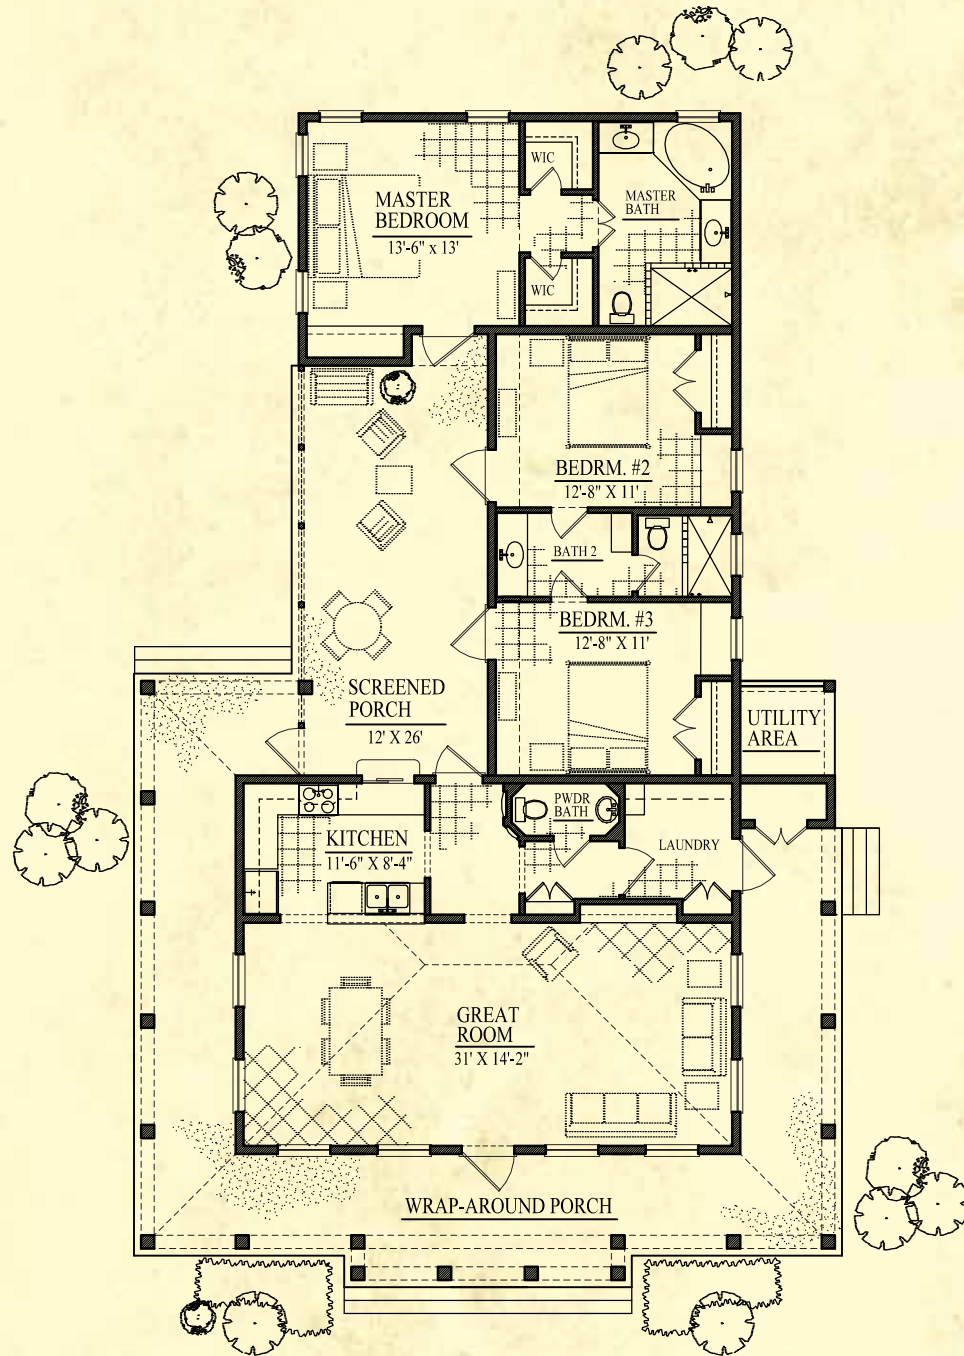

Home Features

With irresistible charm and poise this home welcomes you and your guests. Hospitality in front and privacy in back is the nature of this design. A large porch, a grand living/dining room and an ample kitchen greet everyone as they enter the home. The tropical breezes carry through to the large screened porch that separates the front of the house from the bedrooms and the master suite that offer a quiet escape. Consider adding a pool or courtyard to further expand your outdoor living space.

The Kiskadee

3 Bedrooms, 2.5 Baths

Indoor Area 1,623

Outdoor Area 948

Total Area 2,571 sq. ft.

Elevations, floor plans and prices are subject to change. Construction may vary. Please consult working drawings for actual dimensions and specifications. The plan and all derivatives thereof are copyrighted by Great Land Holdings and may not be reproduced without written permission.